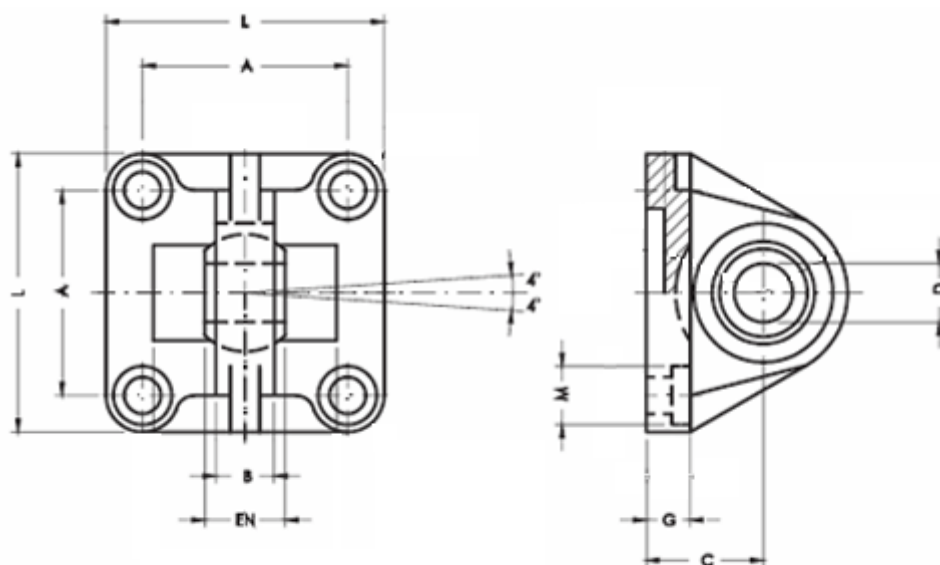

Article number: 587005340

Description: Barrow male hinge DIN648K, 0053/40
for 40 mm cylinder

Measures

A	= 38.0	M = 11
B	= 12.0	
C	= 25	
Cylinder size	= 40	
D	= 12	
EN	= 16	
G	= 9	
L	= 52	